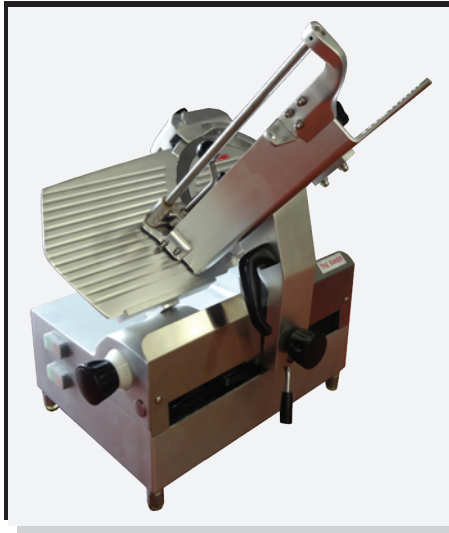

MEAT SLICER

(FULLY AUTO)

MODEL :

SL-300B (12")

Stock Code : 880720005

SPECIFICATION :

Power	550W
Voltage	230V / 50Hz
Slicer Thickness	0 - 11 mm
Knife Diameter	300 mm
Cutting Speed	37 - 40 times / minutes
Cutting Dimension	300 x 200 x 150 mm
Net Weight	68kg
Gross Weight	93kg
Dimension	600 x 600 x 750 mm
Wooden Crate Dimension	730 x 710 x 840 mm