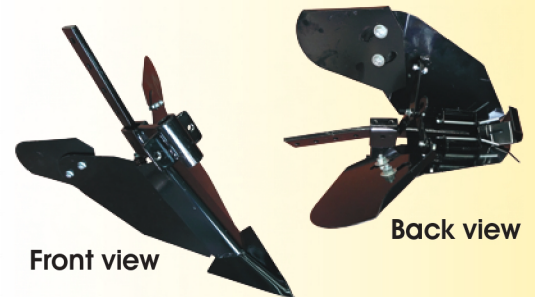

TOKAI®

MINI TILLER

750T

Stock Code : 881403005

Optional :-
Ridger (770512065)

SPECIFICATION

Model : Tokai 750T
Engine Model : EX200i
Nominal power : 4.1kW
Nominal speed : 3600 r/min
Method of starting : Recoil Start
Gear Shifting : Gear 1, 2, 0, -1
Driving model : Belt
Tilling width : 75cm
Tilling depth : ≥ 10 cm
Working speed : 0.1 - 0.3 m/s
Transmission : with gear in oil bath
Rotate speed : 120 r/min
Body size : 1500 x 850 x 1050 mm
Gross Weight : 72.5kg