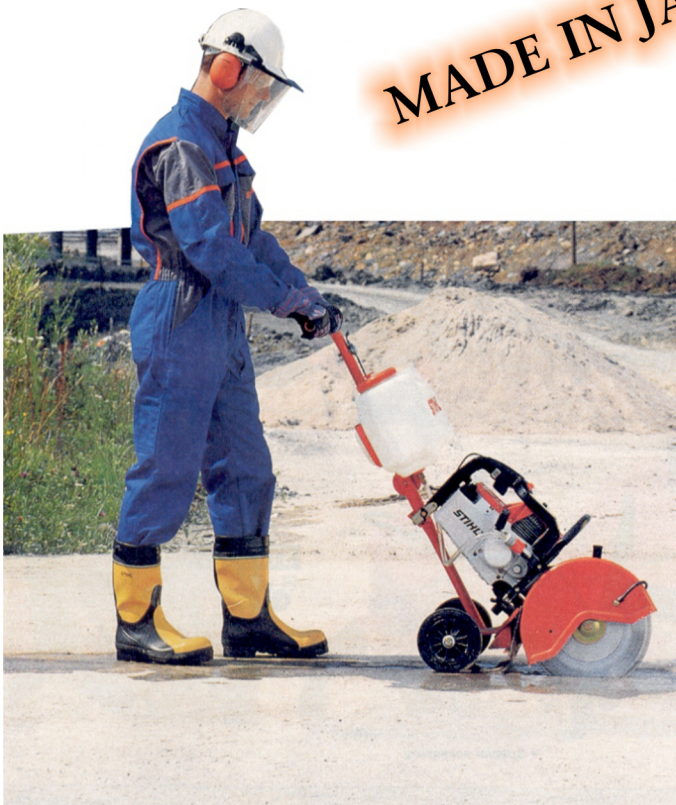

Diamond 14" Blade

(For Asphalt and Concrete)

880308018 - GEL14
Wet Blade

880308015 - WET14
Wet Blade

MADE IN JAPAN

***Product's specification may subject to change without further notice.
***Actual product may slightly differ from pictures shown.