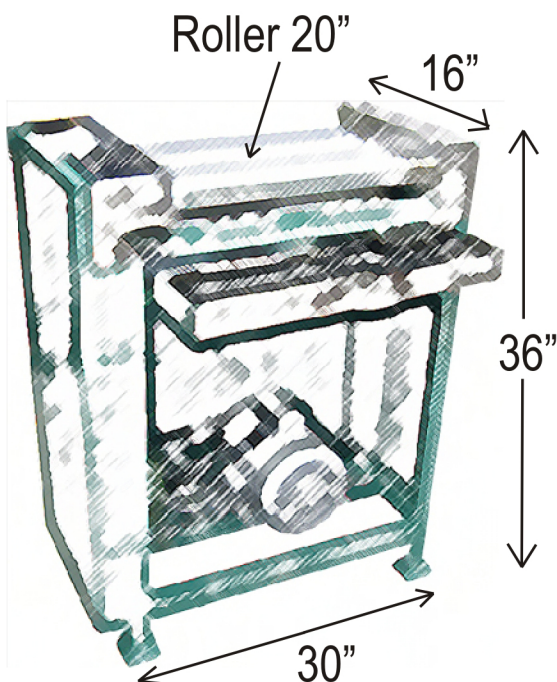

Stock code : 880715001

MESIN KEROPOK LEKOR (KLM1)

c/w 4P / 1HP / 1PH

MESIN KEROPOK LEKOR (Auto) KLM-2

***Product's specification may subject to change without further notice.
***Actual product may slightly differ from pictures shown.