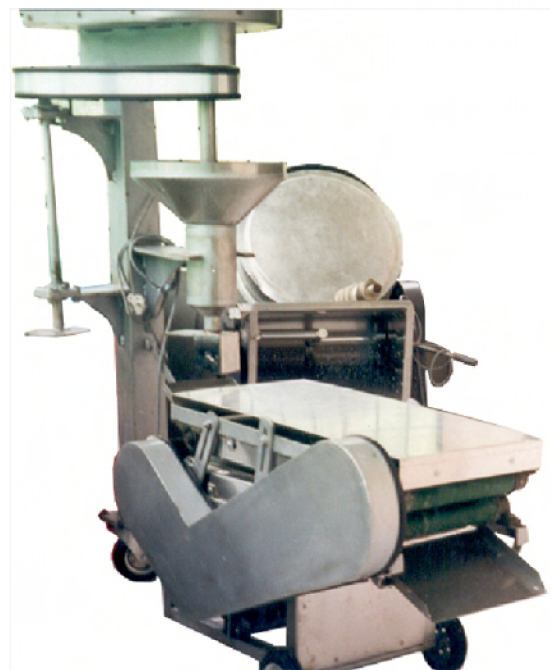

Stock code : 880715001

MESIN KEROPOK LEKOR (KLM1)

c/w 4P / 1HP / 1PH

MESIN KEROPOK LEKOR (Auto) KLM-2

***Product's specification may subject to change without further notice.
***Actual product may slightly differ from pictures shown.