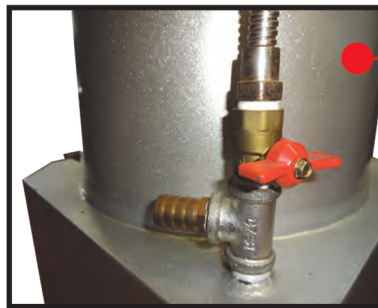

THE BAKER[®]

POTATO PEELER

PP10

Stock Code : 880715002

Before

After

SPECIFICATION :

- Power	0.6kW
- Voltage	230V / 50Hz
- Capacity	10 kg
- Weight	42 kg
- Dimension	370 x 380 x 730 mm
- Wooden Dimension	464 x 485 x 830 mm