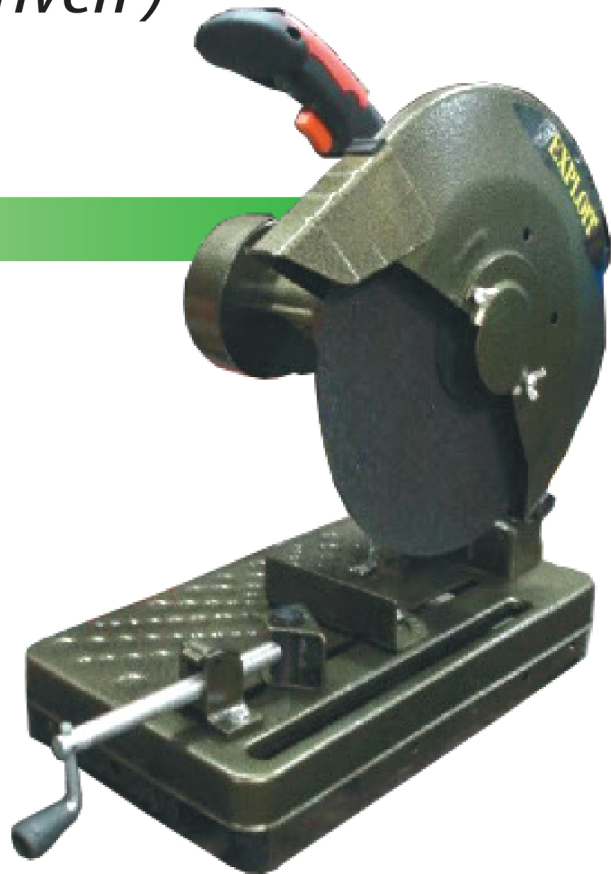

14" CUT OFF MACHINE

(Belt Driven)

Professional Power Tools...

Specification

Model : T000111
Power : 2200W
Voltage : 220V / 50Hz
Speed : 4300rpm
Disk Diameter : 355mm
Stock Code : 880302001

*** Product's specification subject to change without further notice.
*** Actual product may slightly differ from pictures shown.