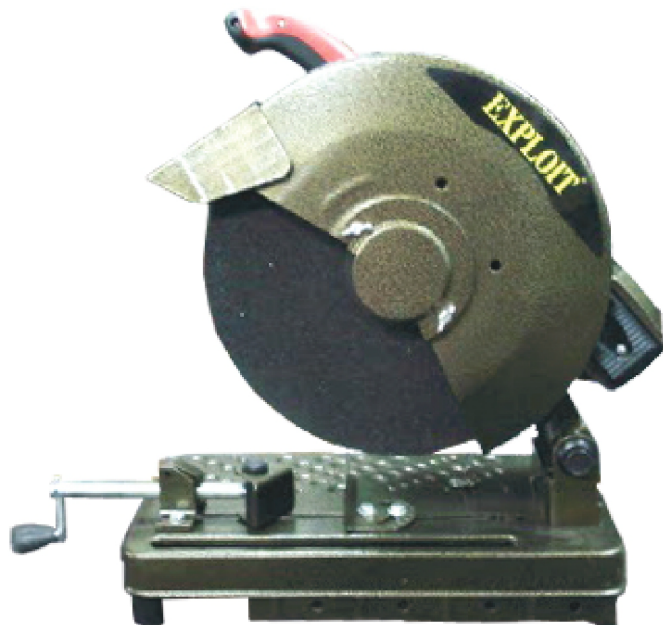

14" CUT OFF MACHINE

(Belt Driven)

Professional Power Tools...

Specification

Model : T000111
Power : 2200W
Voltage : 220V / 50Hz
Speed : 4300rpm
Disk Diameter : 355mm
Stock Code : 880302001

*** Product's specification subject to change without further notice.
*** Actual product may slightly differ from pictures shown.